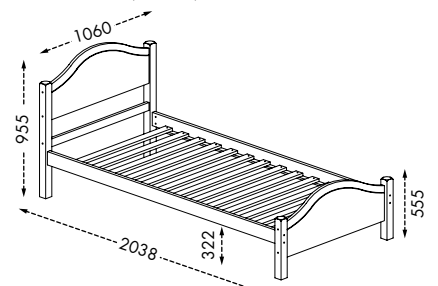

OAKLAND

TWIN BED

Color: ESPRESSO
- Fully Slatted (13 pcs)

Twin Bed Size:
L2038 x W1060 x H955 mm
42" x 80" x 38"H

Packing : 1 pc/2 ctns - 0.0723 m³

- Solid wood post

**Optional : Underbed Drawer Storage (CB330)
and Trundle (CB315)