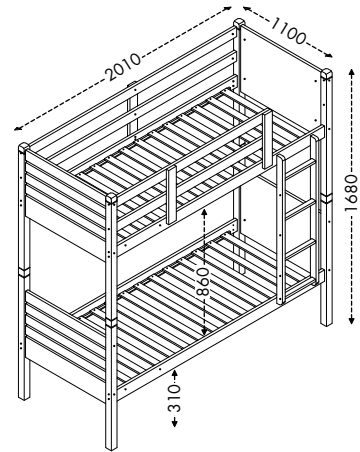

Color: WHITE