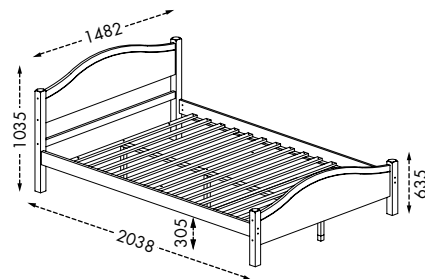

Color: ESPRESSO