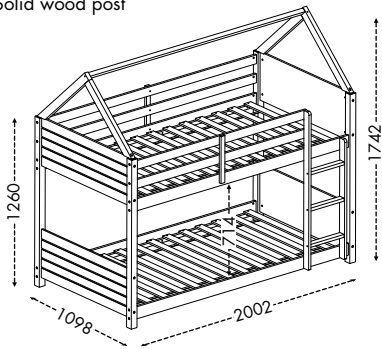

ALBANY HOUSE HOUSE BUNK BED

Color: WHITE / ESPRESSO

- Fully Slatted (13 pcs)

Bunk Bed Size:

L2002 x W1098 x H1742 mm

43" x 79" x 69"H

Packing : 1 pc/4 ctns - 0.1564 m³

- Unique double story house-shaped design adds touch of charm and wonder to any nursery or children's room
- 2 Children sleep together to share their secrets
- Kids sleeping at floor bed less likely to get hurt if they roll off their bed
- Solid wood post