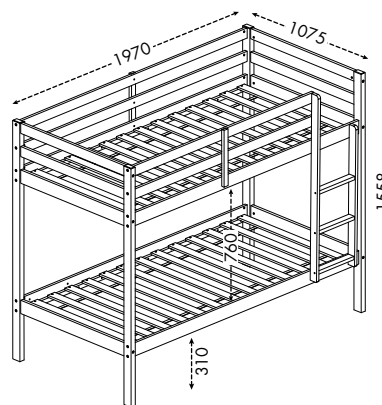

SARAH BUNK BED

Color: DARK GRAY / ESPRESSO / WHITE
- Fully Slatted (13 pcs)

Bunk Bed Size:
L1970 x W1106 x H1558 mm
44" x 78" x 61"H

Packing : 1 pc/4 ctns - 0.0969 m³

- Solid wood post

**Optional : Underbed Drawer Storage (CB330) and Trundle (CB315)

Color: WHITE