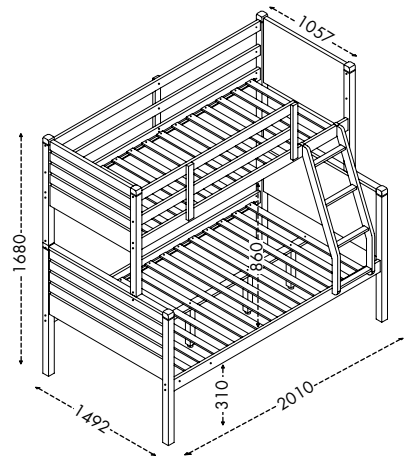

Color: WHITE

ALBANY

TWIN FULL BUNK BED

Color: WHITE

- Fully Slatted (13 pcs)

Bunk Bed Size:

L2010 x W1492 x H1680 mm

59" x 79" x 66"H

Packing : 1 pc/5 ctns - 0.3568 m³

- Easily separates into two individual beds when needed
- Ladders are interchangeable between the right and left side of the bunk bed to fit your room perfectly
- Solid wood post

** Note : Understorage is for decorative purpose only