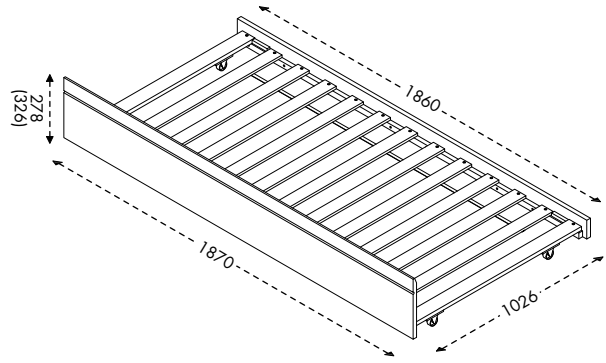

CB315

TRUNDLE

Color: ESPRESSO / WHITE

- Fully Slatted (11 pcs)

Trundle Size:

L1870 x W1026 x H326 mm

41" x 74" x 13"H

Packing : 1 pc/ctn - 0.0851m³

- Trundle supports 5" mattress

Color: WHITE