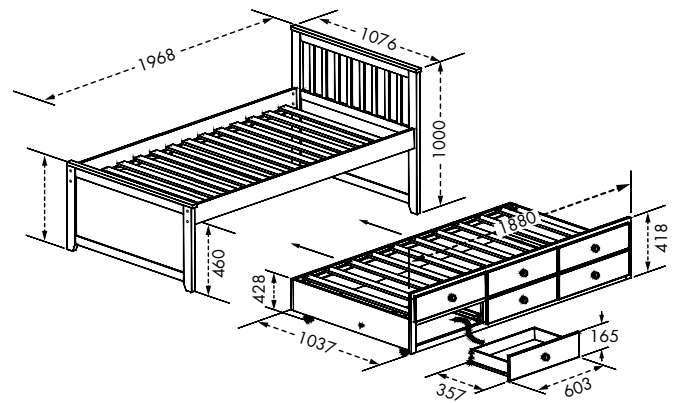

Captain Bed Size:

L1968 x W1076 x H1000 mm

42" x 78" x 39"H

Packing : 1 pc/3 ctns - 0.2488 m³

- Pull out bed supports 8" mattress
- Agatis Veneer
- Solid wood post

Color: ESPRESSO

MOSES

CAPTAIN BED