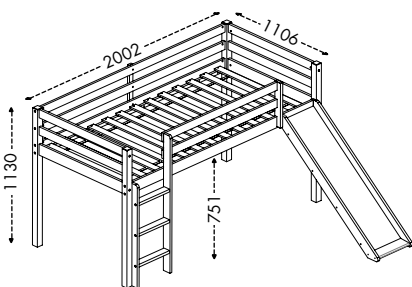

ALAN SLIDE

LOFT BED WITH SLIDE

Color: DARK GRAY / WHITE
- Fully Slatted (13 pcs)

Loft Bed Size:
L2002 x W1106/2035 (Slide) x H1130 mm
44"/80" (Slide) x 79" x 45"H
Packing : 1 pc/2 ctns - 0.1211 m³

- Extra fun slide is included
- Elevated bed with play area underneath
- Solid wood post

Color: WHITE