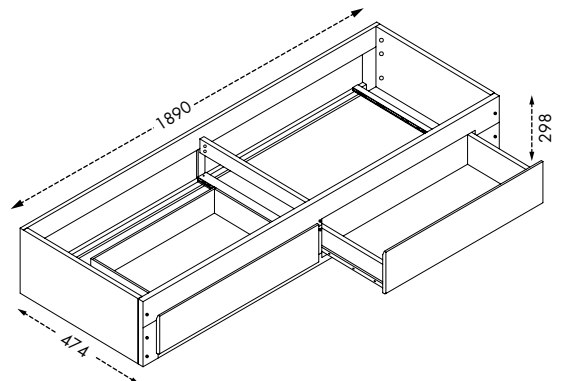

OCCASIONAL

VANITY CB910

DRESSER

Color: WHITE

Vanity Size:

L974 x W431 x H1450 mm

39" x 17" X 57"H

Packing : 1 pc / 2 ctns - 0.1049 m³