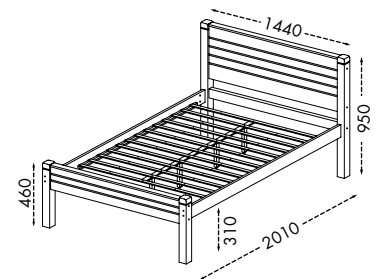

ALBANY TWIN BED

Color: ESPRESSO / WHITE
- Fully Slatted (13 pcs)

Twin Bed Size:
L2010 x W1060 x H950 mm
42" x 79" x 38"H
Packing : 1 pc/4 ctns - 0.0685 m³

- Solid wood post
**Optional : Underbed Drawer Storage (CB330) and Trundle (CB315)

ALBANY FULL BED

Color: ESPRESSO / WHITE
- Fully Slatted (13 pcs)

Full Bed Size:
L2010 x W1440 x H950 mm
57" x 79" x 38"H
Packing : 1 pc/4 ctns - 0.0996 m³

- Solid wood post
**Optional : Underbed Drawer Storage (CB330) and Trundle (CB315)