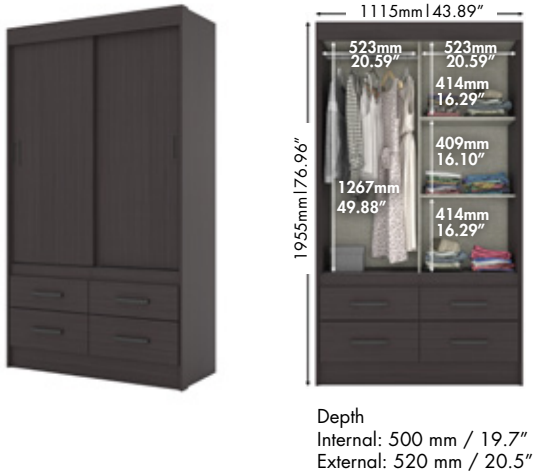

CB450

2 SLIDING DOOR WARDROBE

Color: WHITE / TOBACCO

Wardrobe Size:

L1115 x W520 x H1955 mm

44" x 21" x 77"H

Packing : 1 pc/2 ctns - 0.1942 m³