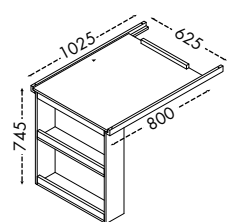

Desk Size:
L625 x D800 x H745 mm
25" x 32" x 29" H
Packing : 1 pc/ctn - 0.0671 m³