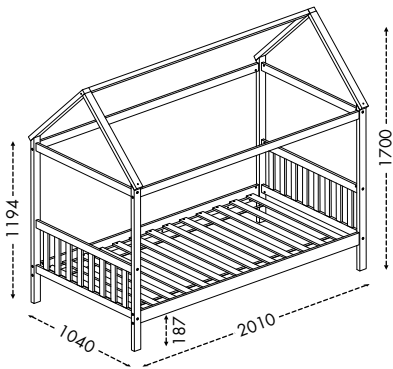

HEIDI

HOUSE BED

Color: ESPRESSO / WHITE

- Fully Slatted (13 pcs)

House Bed Size:

L2010 x W1078 x H1700 mm

43" x 79" x 67"H

Packing : 1 pc/2 ctns - 0.1057 m³

- Unique house-shaped design adds touch of charm and wonder to any nursery or children's room
- Contemporary style
- Solid wood post