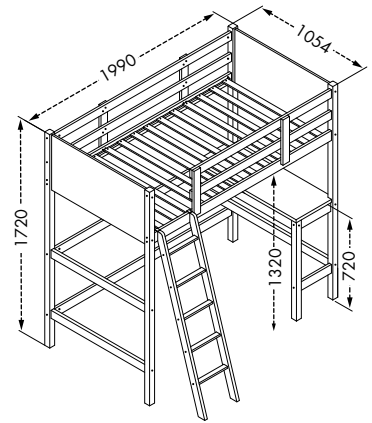

42"/57" (Ladder) x 78" x 68"H

Packing : 1 pc/3 ctms - 0.1368 m³

- Elevated bed with workstation underneath features desk
- Ladders are interchangeable between the right and left side of the bunk bed to fit your room perfectly
- Solid wood post