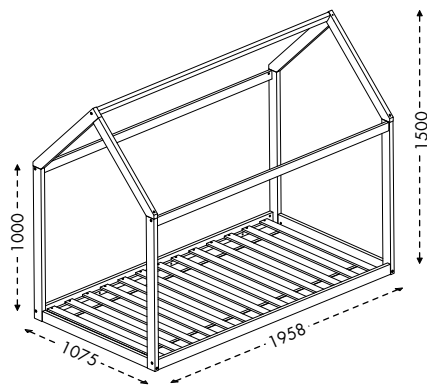

House Bed Size:

L1958 x W1075 x H1500mm

42" x 77" x 59"H

Packing : 1 pc/2 ctns - 0.0524 m³

- Unique floor house-shaped design
- Kids sleeping at floor bed less likely to get hurt if they roll off their bed
- Solid wood post