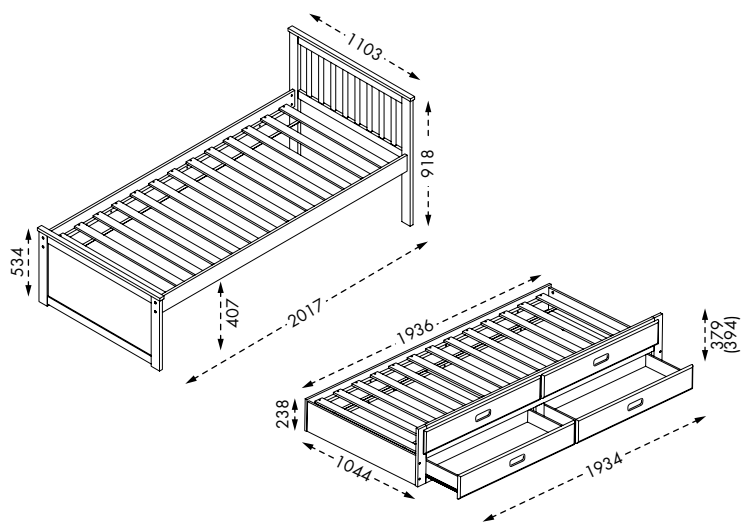

MOSES

CAPTAIN BED

Color: DARK GRAY / ESPRESSO / WHITE

- Fully Slatted (13 pcs) - Captain Bed
- Fully Slatted (13 pcs) - Pull Out Bed

Captain Bed Size:

L2017 x W1103 x H918 mm

44" x 80" x 36"H

Packing : 1 pc/4 ctns - 0.2104 m³

- Pull out bed supports 6" mattress
- Solid wood post