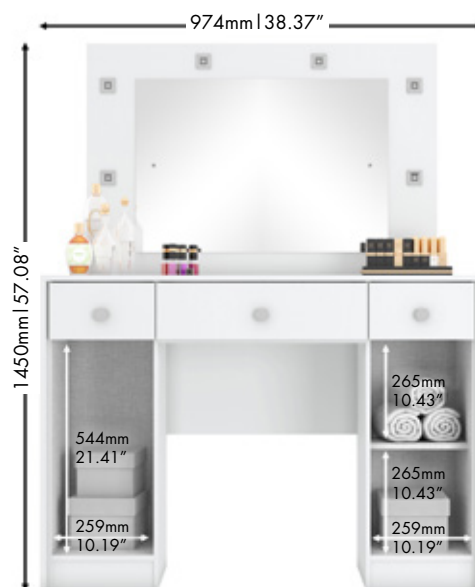

Model: 1.65m Tall