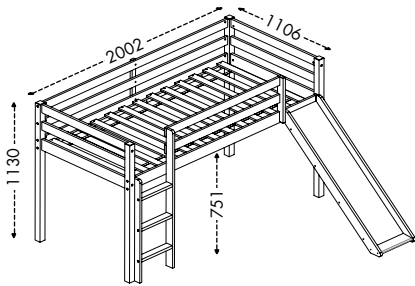

Loft Bed Size:

L2002 x W1106/2035(Slide) x H1130 mm

44"/80"(Slide) x 79" x 45"H

Packing : 1 pc/2 ctns - 0.1211 m³