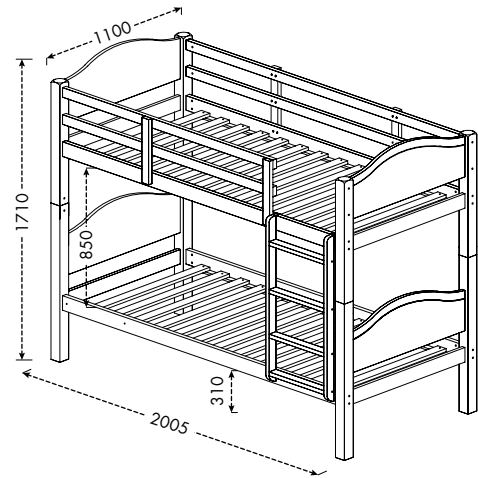

OAKLAND

TWIN TWIN BUNK BED

Color: ESPRESSO
- Fully Slatted (13 pcs)

Bunk Bed Size:
L2005 x W1100 x H1710 mm
43" x 79" x 67"H
Packing : 1 pc/2 ctns - 0.3582 m³

- Easily separates into two individual beds when needed
- Ladders are interchangeable between the right and left side of the bunk bed to fit your room perfectly
- Solid wood post

**Optional : Underbed Drawer Storage (CB330) and Trundle (CB315)