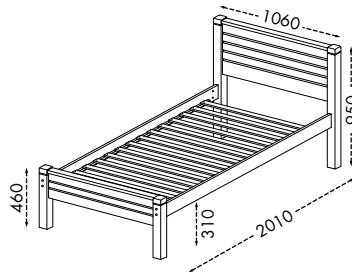

ALBANY FULL BED

Color: ESPRESSO / WHITE
- Fully Slatted (13 pcs)

Full Bed Size:
L2010 x W1440 x H950 mm
57" x 79" x 38"H
Packing : 1 pc/4 ctns - 0.0996 m³

- Solid wood post
**Optional : Underbed Drawer Storage (CB330) and Trundle (CB315)