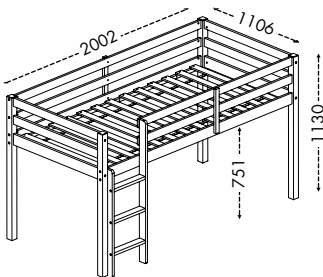

Loft Bed Size:
L2002 x W1106 x H1130 mm
44" x 79" x 45"H
Packing : 1 pc/ctn - 0.0925 m³