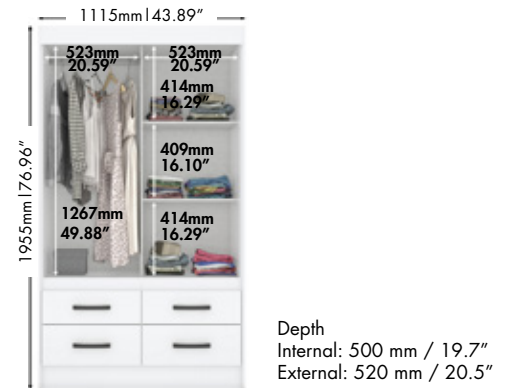

CB450

2 SLIDING DOOR WARDROBE

Color: WHITE / TOBACCO

Wardrobe Size:

L1115 x W520 x H1955 mm

44" x 21" x 77"H

Packing : 1 pc/2 ctns - 0.1942 m³