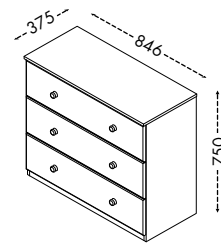

ALAN SLIDE SET

LOFT BED WITH SLIDE, BOOKCASE & CHEST

Color: DARK GRAY / WHITE

- Fully Slatted (13 pcs)

- Extra fun slide is included

- Solid wood post

Loft Bed Size:

L2002 x W1106/2035(Slide) x H1130 mm

44"/80"(Slide) x 79" x 45"H

Packing : 1 pc/2 ctns - 0.1211 m³

Bookcase Size:

L846 x W375 x H750 mm

33" x 15" x 30"H

Packing: 1 pc/ctn - 0.0439 m³

Chest Size:

L846 x W375 x H750 mm

33" x 15" x 30"H

Packing: 1 pc/ctn - 0.2971 m³