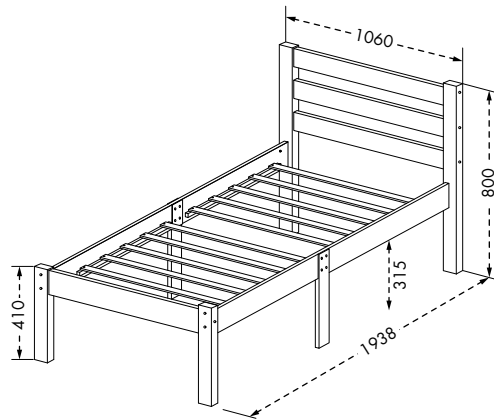

LEO

TWIN BED

Color: ESPRESSO
- Fully Slatted (10 pcs)

Twin Bed Size:
L1940 x W1060 x H800 mm
42" x 76" x 32"H
Packing : 1 pc/ctn - 0.0420 m³

- Bed in a box
- Solid wood post