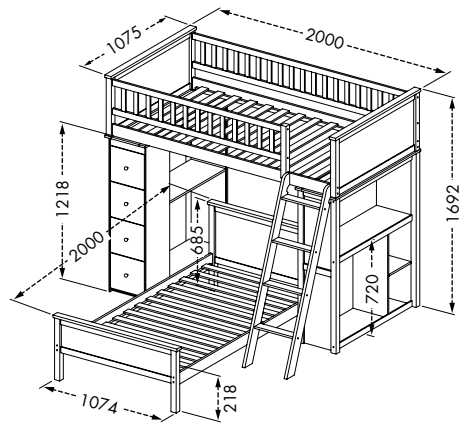

DOMINIC

LOFT BED

Color: GRAY / WHITE / NAVY BLUE

- Fully Slatted (13 pcs)

Loft Bed Size:

L2000 x W1075/1443 (Ladder) x H1692 mm

42"/57"(Ladder) x 79" x 67"H

Packing : 1 pc/5 ctns - 0.4237 m³

- Workstation Loft Bed
- Twin bed movable
- Solid wood post