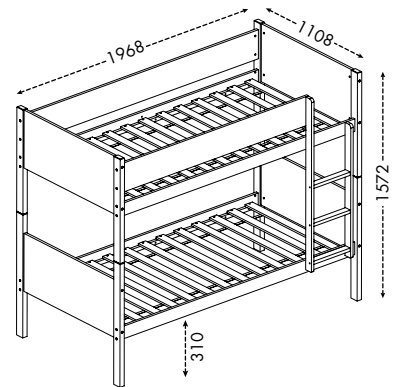

Color: ESPRESSO

DIANA BUNK BED

Color: ESPRESSO
- Fully Slatted (13 pcs)

Bunk Bed Size:
L1968 x W1108 x H1572 mm
44" x 78" x 62"H
Packing : 1 pc/4 ctns - 0.1466 m³

- Easily separates into two individual beds when needed
- Knotty Oak Panel for headboard and footboard
- Solid wood post
- **Optional : Underbed Drawer Storage (CB330) and Trundle (CB315)