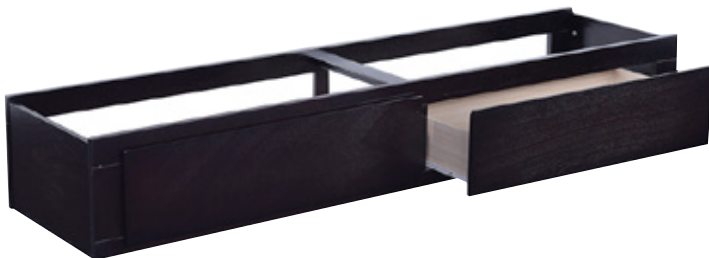

Packing : 1 pc/ctn - 0.0851m³

- Trundle supports 5" mattress

Color: WHITE

Color: ESPRESSO

Color: ESPRESSO

Color: WHITE

CB330

UNDERBED DRAWER STORAGE