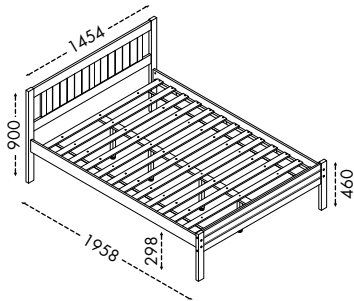

Color: ESPRESSO