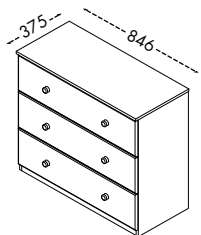

Chest Size:
L846 x W375 x H750 mm
33" x 15" x 30"H
Packing: 1 pc/ctn - 0.2971 m³