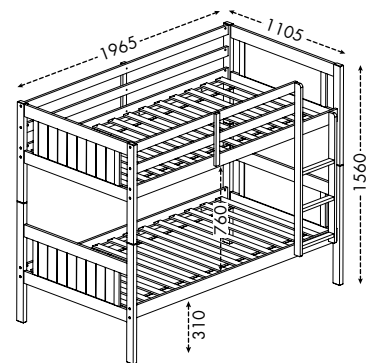

LYRA

TWIN TWIN BUNK BED

Color: DARK GRAY / ESPRESSO / WHITE
- Fully Slatted (13 pcs)

Bunk Bed Size:
L1965 x W1105 x H1560 mm
44" x 77" x 62"H
Packing : 1 pc/4 ctns - 0.2086 m³

- Easily separates into two individual beds when needed
- Solid wood post

**Optional : Underbed Drawer Storage (CB330) and Trundle (CB315)