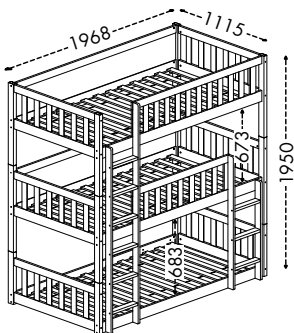

Packing : 1 pc/4 ctns - 0.2322 m³

- The ultimate space saver with clean lines and minimalist flair
- Easily separates into three twin size beds for maximum versatility
- Gap between each level is more than 650mm for easy access
- Solid wood post