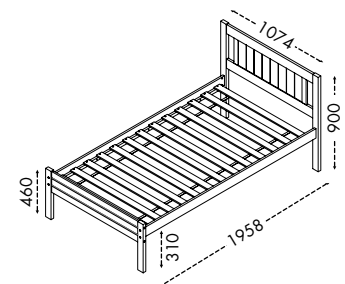

LYRA

FULL BED

Color: DARK GRAY /
ESPRESSO / WHITE
- Fully Slatted (13 pcs)

Full Bed Size:

L1958 x W1454 x H900 mm
57" x 77" x 36"H

Packing : 1 pc/4 ctns - 0.1248 m³

- Solid wood post

**Optional : Underbed Drawer
Storage (CB330) and Trundle
(CB315)

LYRA

TWIN BED

Color: DARK GRAY /
ESPRESSO / WHITE
- Fully Slatted (13 pcs)

Twin Bed Size:

L1958 x W1074 x H900 mm
42" x 77" x 36"H

Packing : 1 pc/4 ctns - 0.0838 m³

- Solid wood post

**Optional : Underbed Drawer Storage
(CB330) and Trundle (CB315)