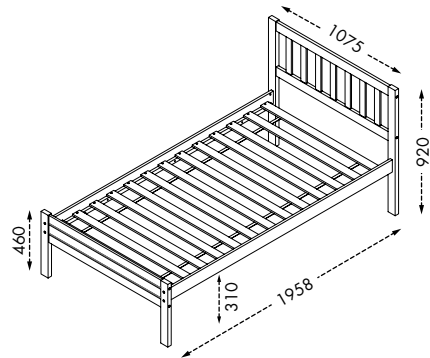

Color: WHITE